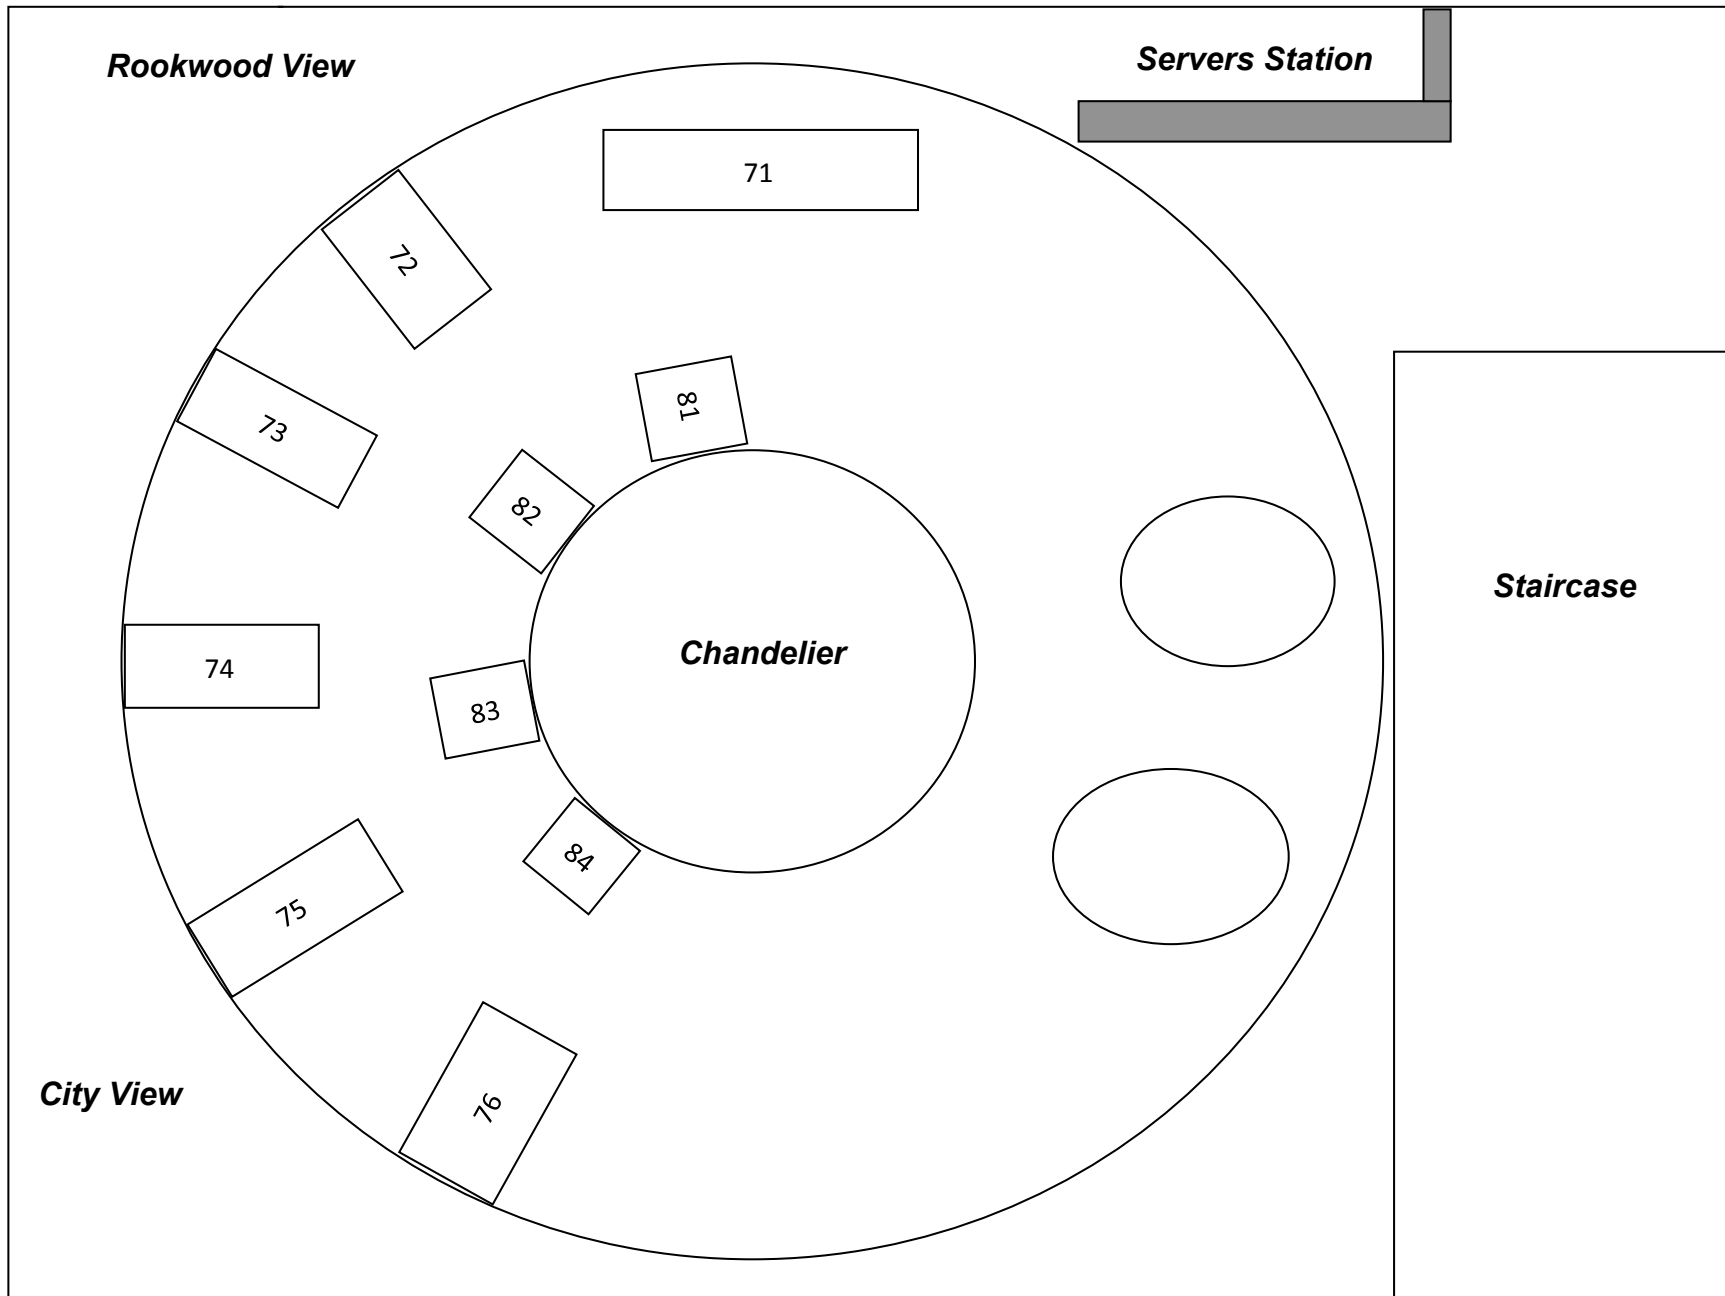

THE CELESTIAL STEAKHOUSE – FLOOR PLAN OPTION – INCLINE ROOM

THE CELESTIAL STEAKHOUSE – FLOOR PLAN OPTION – LOUNGE

THE CELESTIAL STEAKHOUSE – FLOOR PLAN OPTION – MAIN DINING AREAS