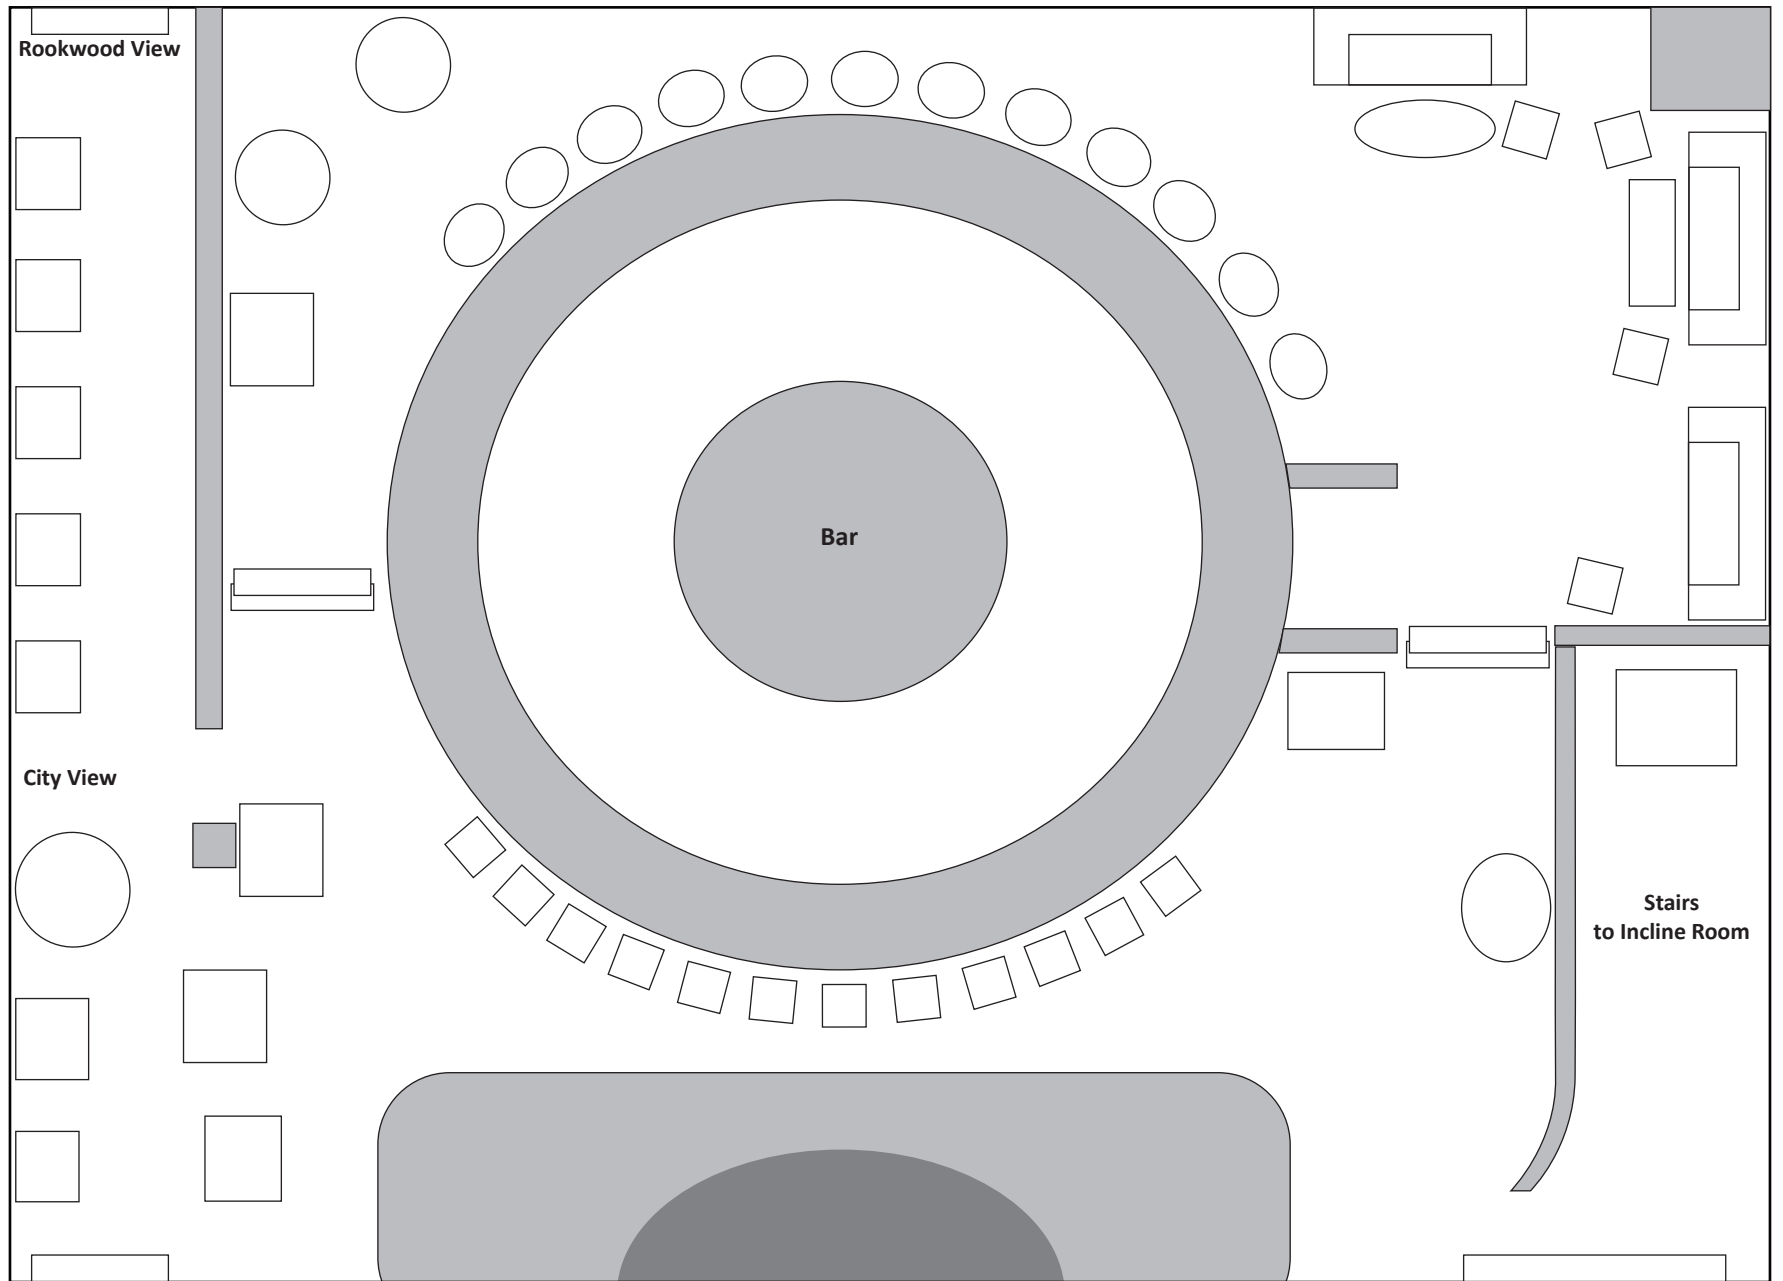

THE CELESTIAL STEAKHOUSE – FLOOR PLAN OPTION – INCLINE ROOM

THE CELESTIAL STEAKHOUSE – FLOOR PLAN OPTION – LOUNGE

THE CELESTIAL STEAKHOUSE – FLOOR PLAN OPTION – MAIN DINING AREAS